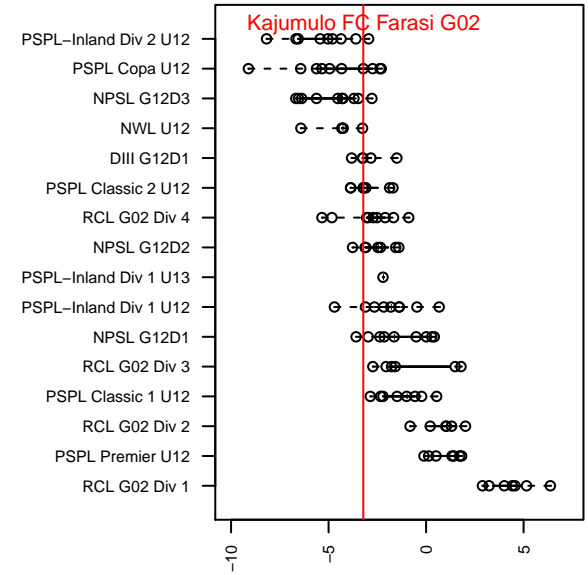

**attack and defense rating
relative to others at age
and all opponents in last 13 months**