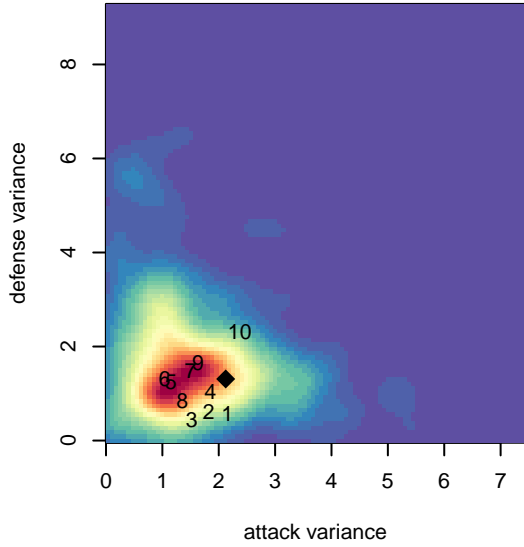

Kajumulo FC Farasi G02

Kajumulo FC
 Seattle, WA
 G02 total strength=400
 attack=0.23 defense=0.27
 fall league = PSPL Copa U12
 spr league = Spr PSPL Copa U12

alt names used:
 Kajumulo FC Farasi 02
 10 Kajumulo Farasi 02
 KAJUMULO FC FARASI (02) (WA)
 KAJUMULO FCFARASI (02)
 Kajumulo FC Farasi 02

Venues played:
 2014 Snohomish United Invit U12 Silver
 2014 Puma Rimland Pacific Cup U12
 2014 REDAPT Cup Silver U12
 2014 PSPL Copa U12
 2014 Spr PSPL Copa U12

**attack and defense variance (black dot)
relative to other teams
and top 10 in region**