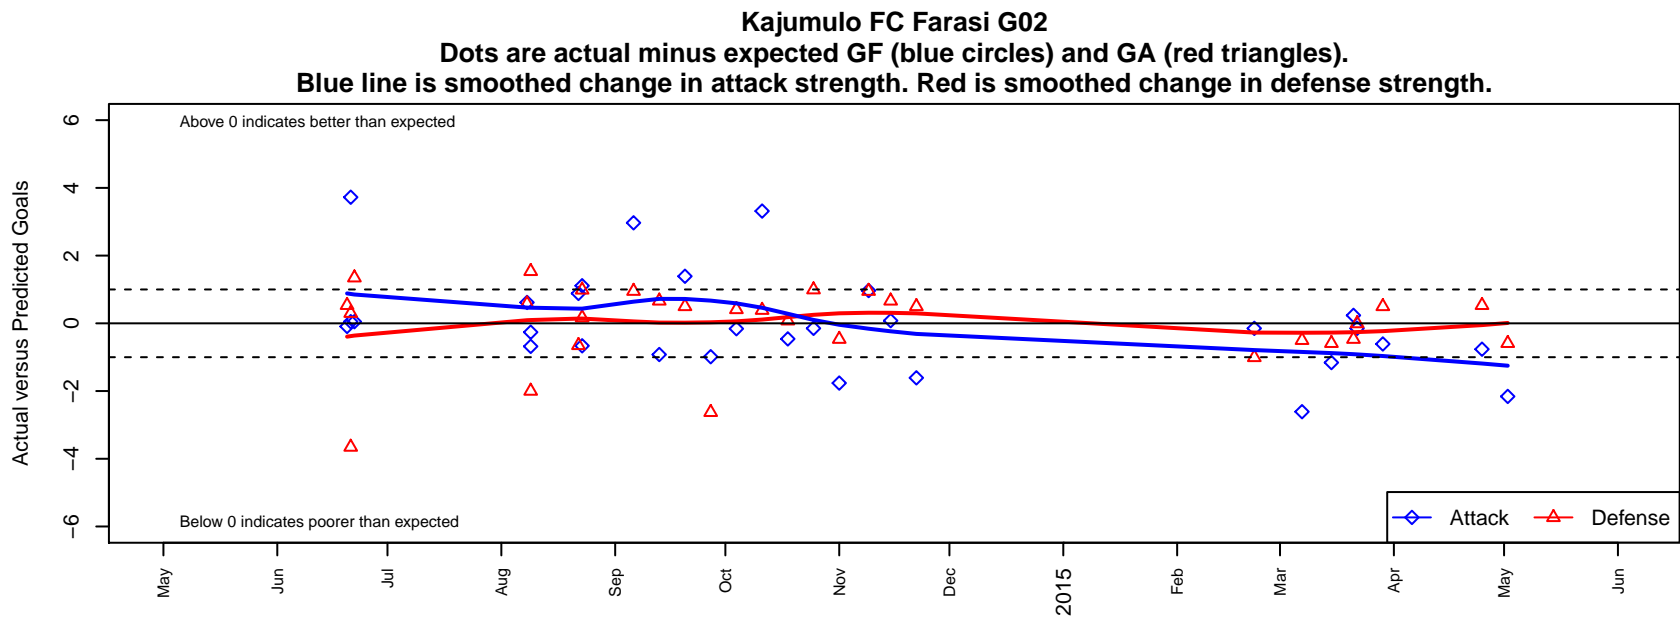

**attack and defense variance (black dot)
relative to other teams
and top 10 in region**

**attack and defense rating
relative to others at age
and all opponents in last 13 months**

Kajumulo FC Farasi G02

Kajumulo FC
Seattle, WA
G02 total strength=400
attack=0.23 defense=0.27
fall league = PSPL Copa U12
spr league = Spr PSPL Copa U12

alt names used:
Kajumulo FC Farasi 02
10 Kajumulo Farasi 02
KAJUMULO FC FARASI (02) (WA)
KAJUMULO FCFARASI (02)
Kajumulo FC Farasi 02

Venues played:
2014 Snohomish United Invit U12 Silver
2014 Puma Rimland Pacific Cup U12
2014 REDAPT Cup Silver U12
2014 PSPL Copa U12
2014 Spr PSPL Copa U12