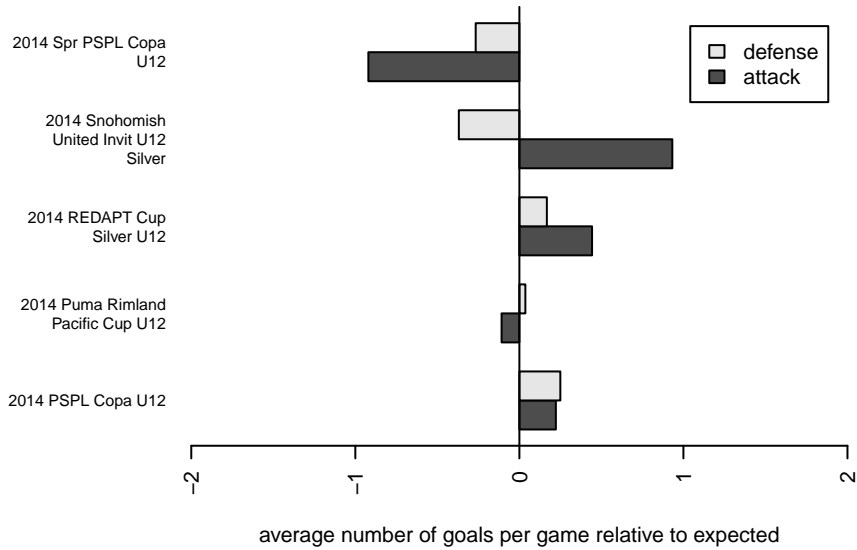

Performance relative to 13 month average