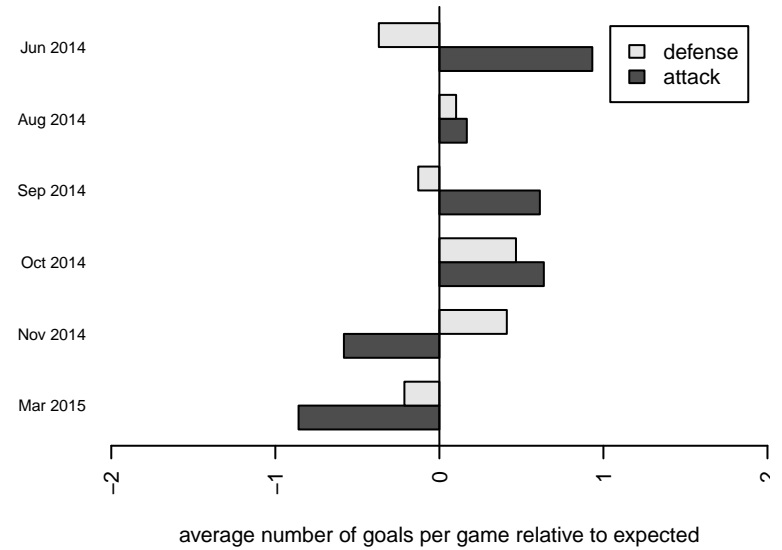

Performance relative to 13 month average